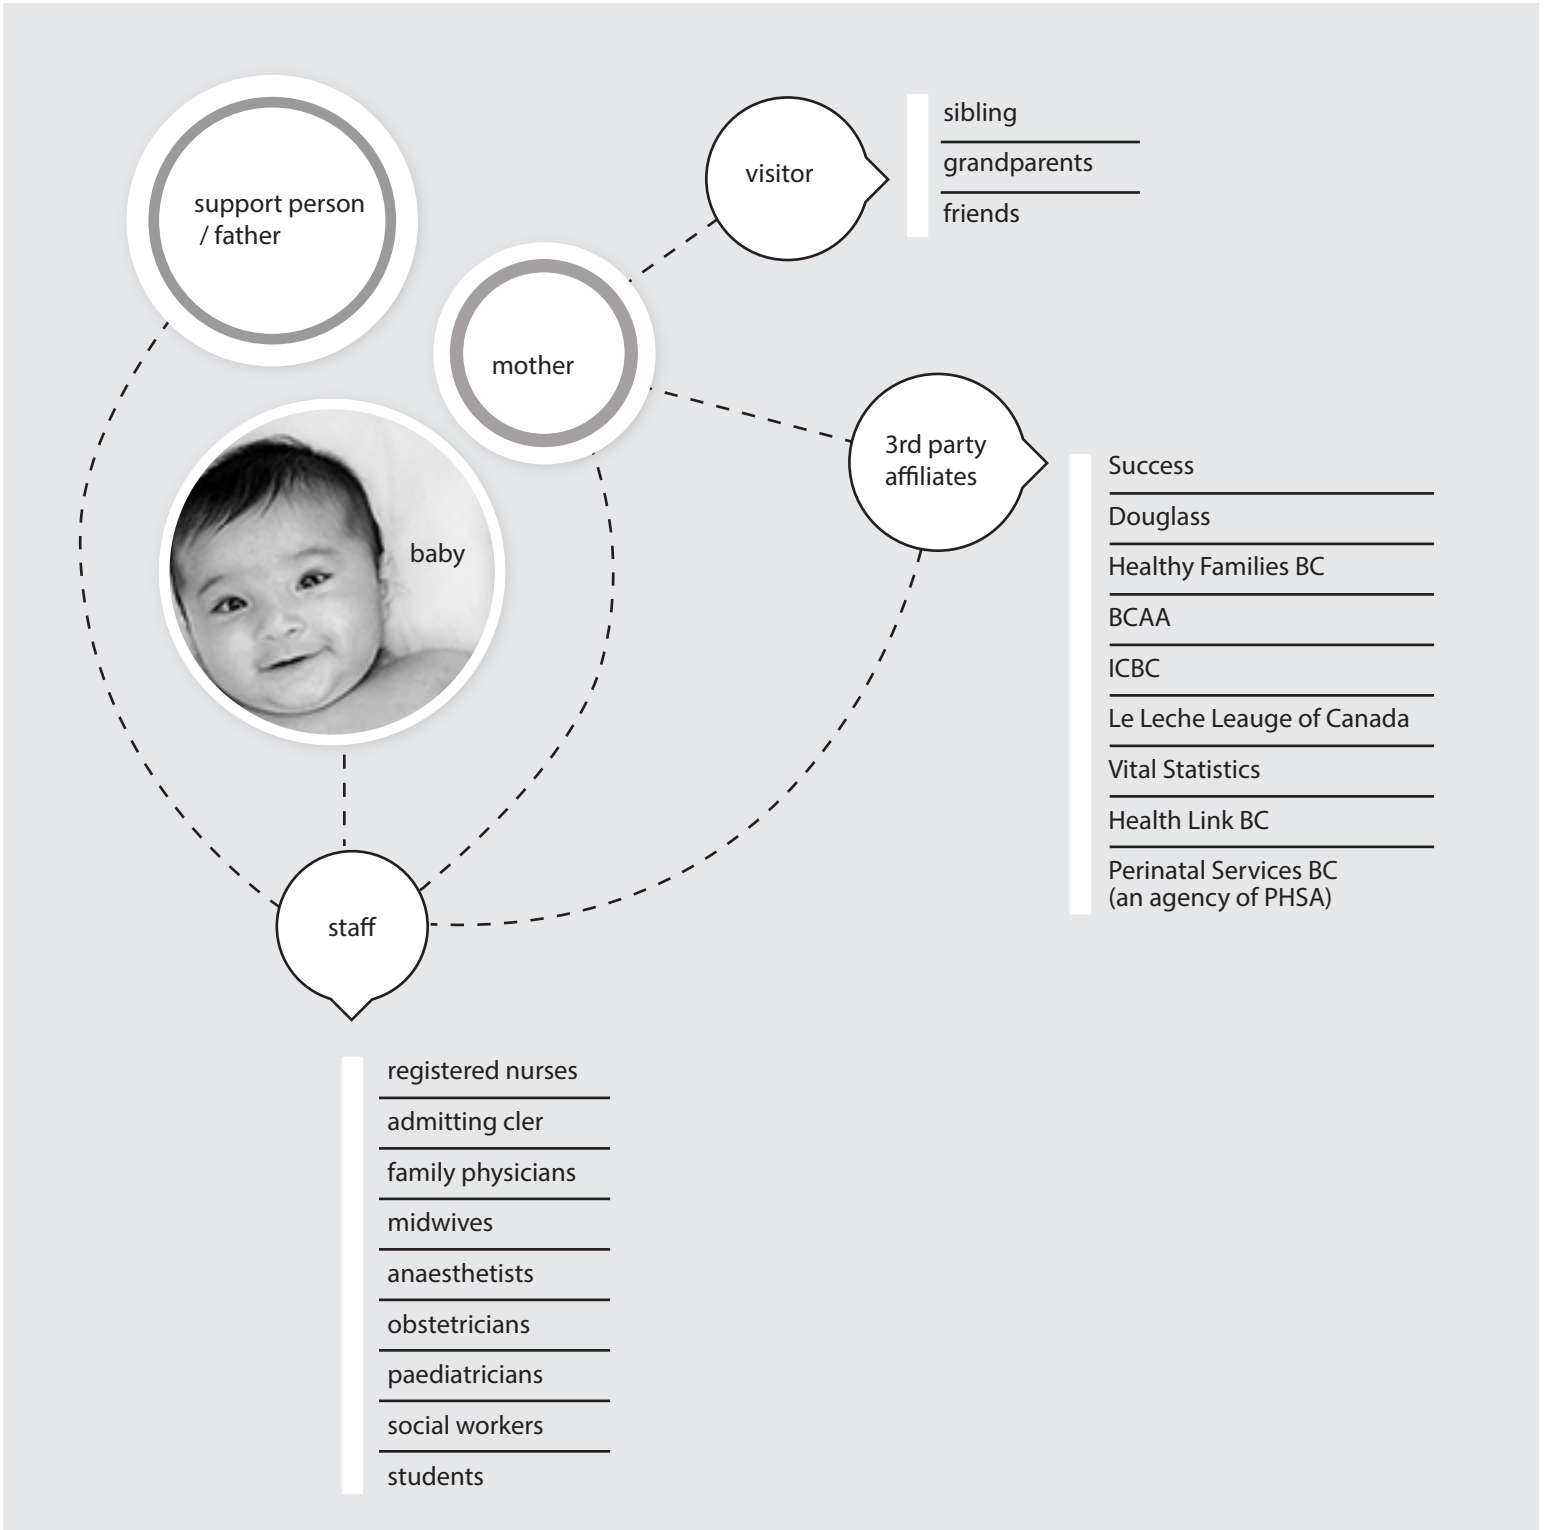

# STAKEHOLDERS / USERS

Designing service with the stakeholders in mind.

What do they need? and how can we best deliver the service to them?

Client	Kara Thompson Lyn Jones	Project: RH Birth Centre	
Project Supervision	Stacey Boon		
Designer	Ahssan Moshref		Jan, 20.2014